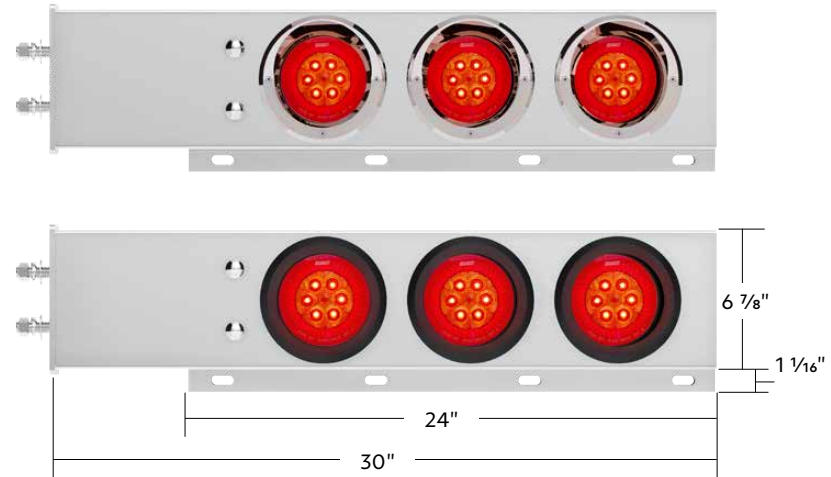

Abyss Light™

2-1/2" Bolt Pattern SS Spring Loaded Bar With Six 4" 13 LED Abyss Lights (Pair)

Abyss Lights

- Highly polished 430 stainless steel finish for durability and shine
- Pre-assembled and wiring with six unique United Pacific LED Abyss lights
- 2-1/2" Center to center mounting bolt pattern

61012	Red LED/Red Lens	With Visor	1 Pair / Cbox
61015	Red LED/Red Lens	With Grommet	1 Pair / Cbox

Turbine Light

2-1/2" Bolt Pattern SS Spring Loaded Bar With Six 4" 13 LED Turbine Lights (Pair)

Turbine Lights

- Highly polished 430 stainless steel finish for durability and shine
- Pre-assembled and wiring with six unique United Pacific LED Turbine lights
- 2-1/2" Center to center mounting bolt pattern

61014	Red LED/Red Lens	With Visor	1 Pair / Cbox
61017	Red LED/Red Lens	With Grommet	1 Pair / Cbox

with Visor