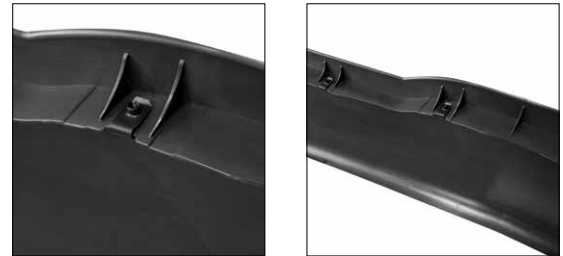

RELAUNCH

Heavy Duty Steel King Pin Lock With 12" Warning Tag

Steel King Pin Lock

- Heavy duty steel fifth wheel lock for standard 2" diameter fixed king pin
- Covers the entire king pin and prohibits its engagement with the fifth wheel
- Safeguard semi-trailers, RV, and other fifth wheel trailers from theft
- Heavy duty slide bolt lock with 2 keys
- Includes high visibility yellow warning tag with 12" chain
- Plastic lock cylinder access cover, help keeps dust and dirt away

90107	Heavy Duty Steel King Pin Lock	1 Pc. / Cbox