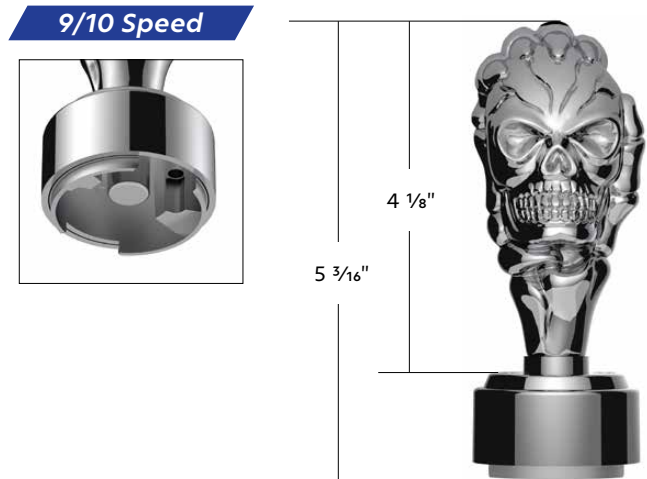

Chrome Thread-On Skull Gearshift Knob With 9/10 Speed Adapter

9/10 Speed Adapter

- Chrome plated finish with triple chrome plating process
- Highly detailed skull with skeletal hand
- Made of quality zinc/aluminum casting
- Machined 1/2"-13 threads
- Includes chrome plated 9/10 speed gearshift adapter
- Not compatible w/ models equipped w/ D-shape shift knobs
- Thread lock adhesive included

70829 Chrome Skull Gearshift Knob 1 Pc. / Each