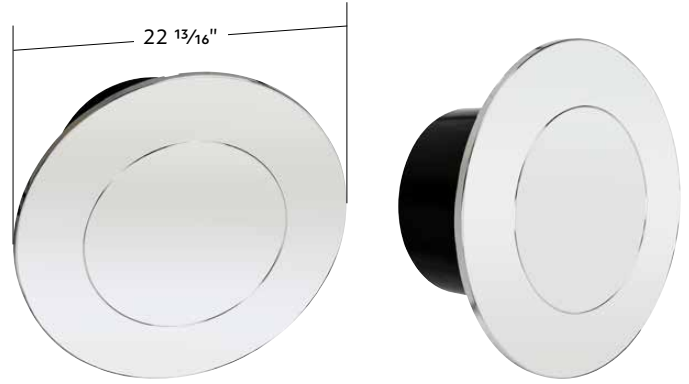

88041 Chrome Plated

1 Pc. / Card

RELAUNCH

Chrome Plastic Mid Steering Column Cover

1998-2005 Peterbilt 378/379,
2005-2010 Peterbilt 335, 2000-2010 Peterbilt 330

- Beautiful chrome plated injection molded plastic
- Original style for easy and straight forward installation

40949 Mid Steering Column Cover

1 Pc. / Card

FLYER: UF220925

Chrome Flat Aero Rear Axle Cover Kit

Rear Axle Aero-Kit

- Flat disc face design, reduces aerodynamic drag and has a streamlined look
- Revised version with additional removal notches for wheel inspection and access tire valve stem pressure checks
- Fits standard 22.5" X 8.25" steel wheels and aluminum wheels
- Heavy duty plastic inner mounting base with easy snap-on plastic aero cover
- Includes thread-on nut covers, wheel protector film, and top cover removal tool
- Warning: Requires a minimum of 6 threads or half inch of threads extending through the top of each lug nut for proper installation
- Recommended nut cover installation tool, item #10259 (sold separately)

10359 Chrome

1 Pc. / Cbox

10 PCS. CONVENIENCE PACK

RELAUNCH

33mm X 2" Chrome Plastic Flat Top Nut Covers With Flange - Push-On (10-Pack)

Flat Top Nut Cover

- Beautiful chrome plated finish with triple chrome plating process
- Chrome plastic flat top push-on nut cover for hex nuts and bolts
- Available in various sizes and height
- Available with flange
- Convenience pack, includes 10 nut covers to dress up one wheel