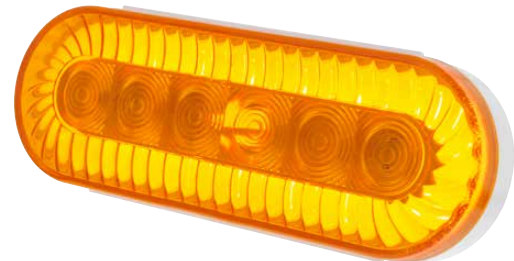

High Beam Application
1200 Lumens
6000K Color Temp.
2.5 Amps @ 12VDC

T 866.327.5288 | F 888.986.6088 | UPtruckparts.com

RELAUNCH

Chrome Headlight

2007-2017 Kenworth T660

- Impact resistant polycarbonate lens provides unparalleled protection from road hazards
- Easy connection, plugs into existing headlight wiring harness
- Also fits 2010-2018 Kenworth T440/T470 models
- High Beam bulb: 9005/HB3, 12V 60W
- Low Beam bulb: H11, 12V 55W
- Turn signal bulb: 3157
- DOT/SAE, FMVSS 108
- Replaces OEM part # P54-1059-100

31293	Chrome	Driver	1 Pc. / Each
31294	Chrome	Passenger	1 Pc. / Each

Turbine Light

20 LED 6" Oval Turbine Light

Oval Turbine Light

- Polycarbonate lens sonically sealed to housing to prevent moisture intrusion
- Electronics completely sealed in epoxy to resist corrosion and moisture
- Energy efficient solid-state circuit board engineered for 12V DC systems
- Feature 20 bright SMD type LEDs
- Unique turbine fin design on outer rim, comes on with low function
- High function both outer and inner LEDs turns on
- Rear housing with 3-pin female contact terminal
- Recommend use with 3-pin male plug, item #34212, 34216 (not included)
- Recommend mount with rubber push-in grommet, item #31506 (not included)
- DOT/SAE, FMVSS 108
- IP67 water resistant rating

39218	S/T/T	Red LED	Red Lens	1 Pc. / Card
39219	S/T/T	Amber LED	Amber Lens	1 Pc. / Card

Abyss Light™

2-1/2" Bolt Pattern SS Spring Loaded Bar With Six 4" 13 LED Abyss Lights (Pair)

Abyss Lights

- Highly polished 430 stainless steel finish for durability and shine
- Pre-assembled and wiring with six unique United Pacific LED Abyss lights
- 2-1/2" Center to center mounting bolt pattern