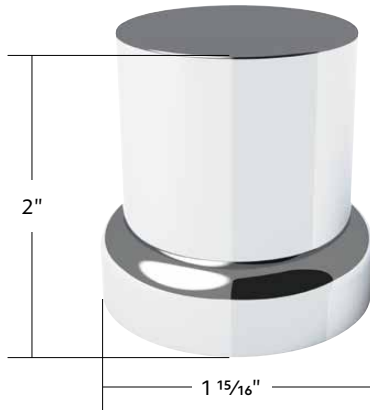

40949 Mid Steering Column Cover

1 Pc. / Card

FLYER: UF220925

Chrome Flat Aero Rear Axle Cover Kit

Rear Axle Aero-Kit

- Flat disc face design, reduces aerodynamic drag and has a streamlined look
- Revised version with additional removal notches for wheel inspection and access tire valve stem pressure checks
- Fits standard 22.5" X 8.25" steel wheels and aluminum wheels
- Heavy duty plastic inner mounting base with easy snap-on plastic aero cover
- Includes thread-on nut covers, wheel protector film, and top cover removal tool
- Warning: Requires a minimum of 6 threads or half inch of threads extending through the top of each lug nut for proper installation
- Recommended nut cover installation tool, item #10259 (sold separately)

10359 Chrome

1 Pc. / Cbox

10 PCS. CONVENIENCE PACK

RELAUNCH

33mm X 2" Chrome Plastic Flat Top Nut Covers With Flange - Push-On (10-Pack)

Flat Top Nut Cover

- Beautiful chrome plated finish with triple chrome plating process
- Chrome plastic flat top push-on nut cover for hex nuts and bolts
- Available in various sizes and height
- Available with flange
- Convenience pack, includes 10 nut covers to dress up one wheel