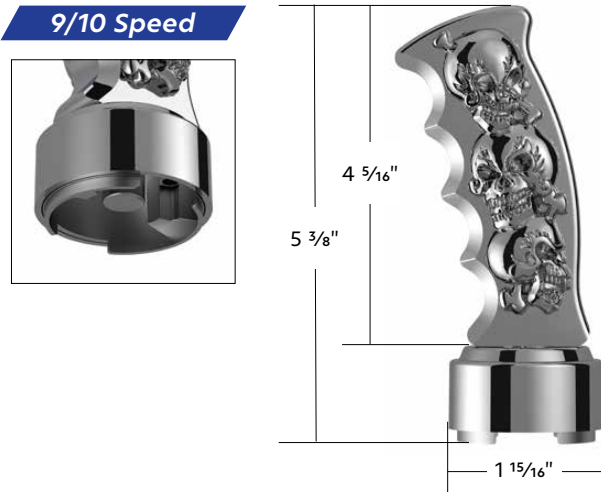

Thread-On Skulls Pistol Grip Gearshift Knob With Chrome 9/10 Speed Adapter

9/10 Speed Adapter

- Made with quality die-cast aluminum
- Features chrome 1/2"-13 thread-on adapter base for Eaton Fuller type shifter
- Machined 1/2"-13 thread for smooth installation
- Removable thread lock included to prevent loosening of shift
- Not compatible w/ models equipped w/ D-shape shift knobs
- Thread lock adhesive included

70834 Chrome Skull Pistol Grip Gearshift 1 Pc. / Each