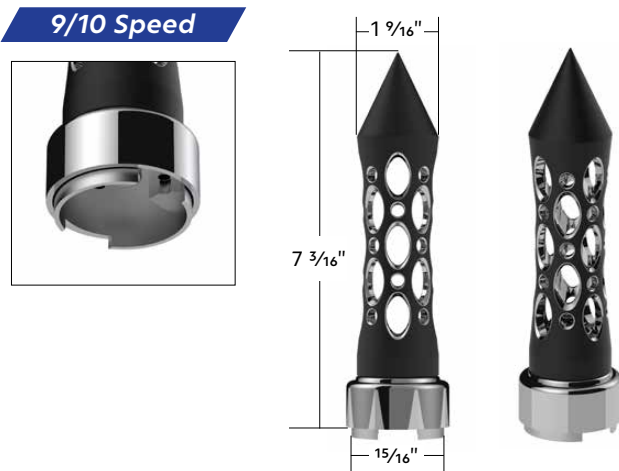

31293	Chrome	Driver	1 Pc. / Each
31294	Chrome	Passenger	1 Pc. / Each

Turbine Light

20 LED 6" Oval Turbine Light

Oval Turbine Light

- Polycarbonate lens sonically sealed to housing to prevent moisture intrusion
- Electronics completely sealed in epoxy to resist corrosion and moisture
- Energy efficient solid-state circuit board engineered for 12V DC systems
- Feature 20 bright SMD type LEDs
- Unique turbine fin design on outer rim, comes on with low function
- High function both outer and inner LEDs turns on
- Rear housing with 3-pin female contact terminal
- Recommend use with 3-pin male plug, item #34212, 34216 (not included)
- Recommend mount with rubber push-in grommet, item #31506 (not included)
- DOT/SAE, FMVSS 108
- IP67 water resistant rating

9/10 Speed Adapter

- Made with quality die-cast aluminum
- Features chrome 1/2"-13 thread-on adapter base for Eaton Fuller type shifter
- Machined 1/2"-13 thread for smooth installation
- Removable thread lock included to prevent loosening of shift
- Not compatible w/ models equipped w/ D-shape shift knobs
- Thread lock adhesive included

70834 Chrome Skull Pistol Grip Gearshift 1 Pc. / Each

Chrome Thread-On Skull Gearshift Knob With 9/10 Speed Adapter

9/10 Speed Adapter

- Chrome plated finish with triple chrome plating process
- Highly detailed skull with skeletal hand
- Made of quality zinc/aluminum casting
- Machined 1/2"-13 threads
- Includes chrome plated 9/10 speed gearshift adapter
- Not compatible w/ models equipped w/ D-shape shift knobs
- Thread lock adhesive included

70829 Chrome Skull Gearshift Knob 1 Pc. / Each

M30X3.5 Thread-On Daytona Style Spike Gearshift Knob With Chrome 9/10 Speed Adapter - Black/Vertical

Daytona Style with 9/10 Speed Adapter

- Vertically mounted gearshift knob with CNC machined grip, and durable thread-on mount
- Thread-on type knob/handle features machined M30X3.5 female threads
- Chrome 9/10 speed Eaton Fuller adapter included
- Thread lock adhesive and instructions included