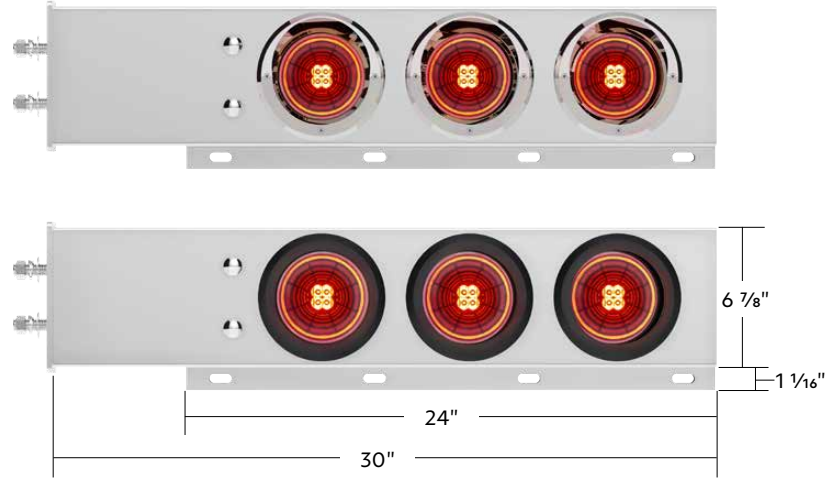

Abyss Light™

2-1/2" Bolt Pattern SS Spring Loaded Bar With Six 4" 13 LED Abyss Lights (Pair)

Abyss Lights

- Highly polished 430 stainless steel finish for durability and shine
- Pre-assembled and wiring with six unique United Pacific LED Abyss lights
- 2-1/2" Center to center mounting bolt pattern

61012	Red LED/Red Lens	With Visor	1 Pair / Cbox
61015	Red LED/Red Lens	With Grommet	1 Pair / Cbox

with Visor

Turbine Light

2-1/2" Bolt Pattern SS Spring Loaded Bar With Six 4" 13 LED Turbine Lights (Pair)

Turbine Lights

- Highly polished 430 stainless steel finish for durability and shine
- Pre-assembled and wiring with six unique United Pacific LED Turbine lights
- 2-1/2" Center to center mounting bolt pattern

61014	Red LED/Red Lens	With Visor	1 Pair / Cbox
61017	Red LED/Red Lens	With Grommet	1 Pair / Cbox