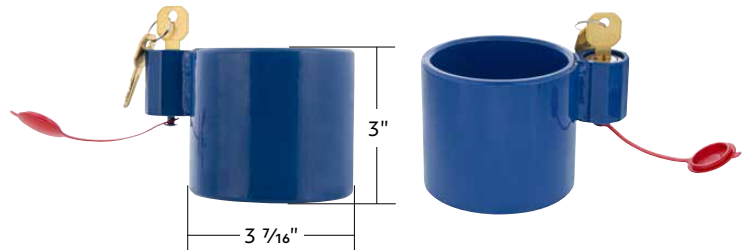

Heavy Duty Steel Blue King Pin Lock For 2" Diameter Kingpin

Steel King Pin Lock

- Heavy duty steel with blue coated finish
- Covers the entire king pin and prohibits its engagement with the fifth wheel
- Safeguard semi-trailers, RV, and other fifth wheel trailers from theft
- Quality slide bolt lock with 2 keys
- Plastic lock cylinder access cover, help keeps dust and dirt away

90109	Heavy Duty Steel Blue King Pin Lock	1 Pc. / Cbox